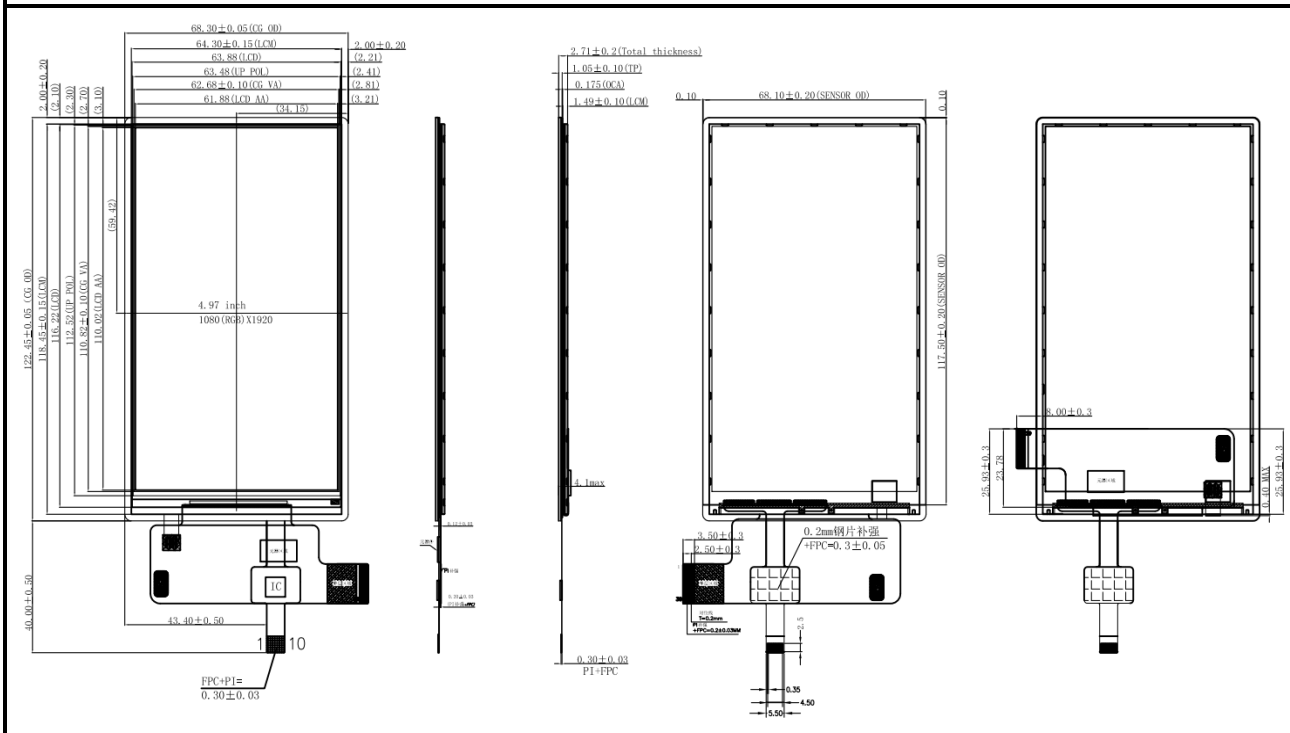

# TS050 Touch Display Specifications

<b>Model</b>	Khadas TS050
<b>Active Screen Size</b>	5 Inches Diagonal
<b>Outline Dimension</b>	68.30(H) x 122.45(V) x 2.71(T) mm(Typ.)
<b>Pixel Format</b>	1080 horiz. by 1920 vert. Pixels RGB strip arrangement
<b>Pixel Pitch</b>	$0.135 \times 0.135$ mm
<b>Color Depth</b>	8-bit, 16,777,216 colors
<b>Luminance, White</b>	350 cd/m2(Typ.)
<b>Multi-touch</b>	5 Points
<b>Touch IC</b>	FT5336
<b>LCM Drive IC</b>	NT35596
<b>Signal Interfaces</b>	Touch: I2C LCM: MIPI-DSI, 4 Lanes
<b>Weight</b>	52 gram
<b>RoHS Compliance</b>	Yes
<b>Compatibility</b>	Khadas Captain Khadas Edge-V Khadas VIM3 Khadas VIM3L